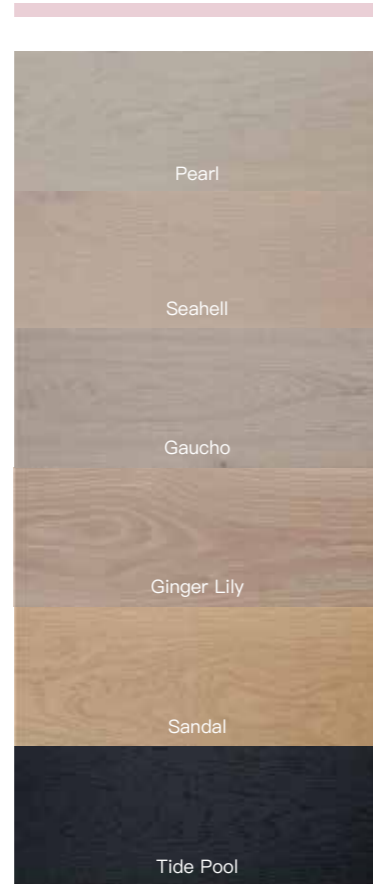

Pyramid

Seabed

Arena

Planks

150 x 900 x 15/4 mm

190 x 1900 x 15/4 mm

190 x 2200 x 15/4 mm

260 x 2200 x 15/4 mm

260 x 2900 x 15/4 mm

Chevron

Herringbone

Rivendell

Waterfall

Canyon

Ngauruhoe | Wide Plank

Stain Brushed

Ararat | Wide Plank

Smoke Brushed

Planks

190 x 1860 x 12/2 mm

190 x 1900 x 14/3 mm

Hemingway

Hawthorne

Harper