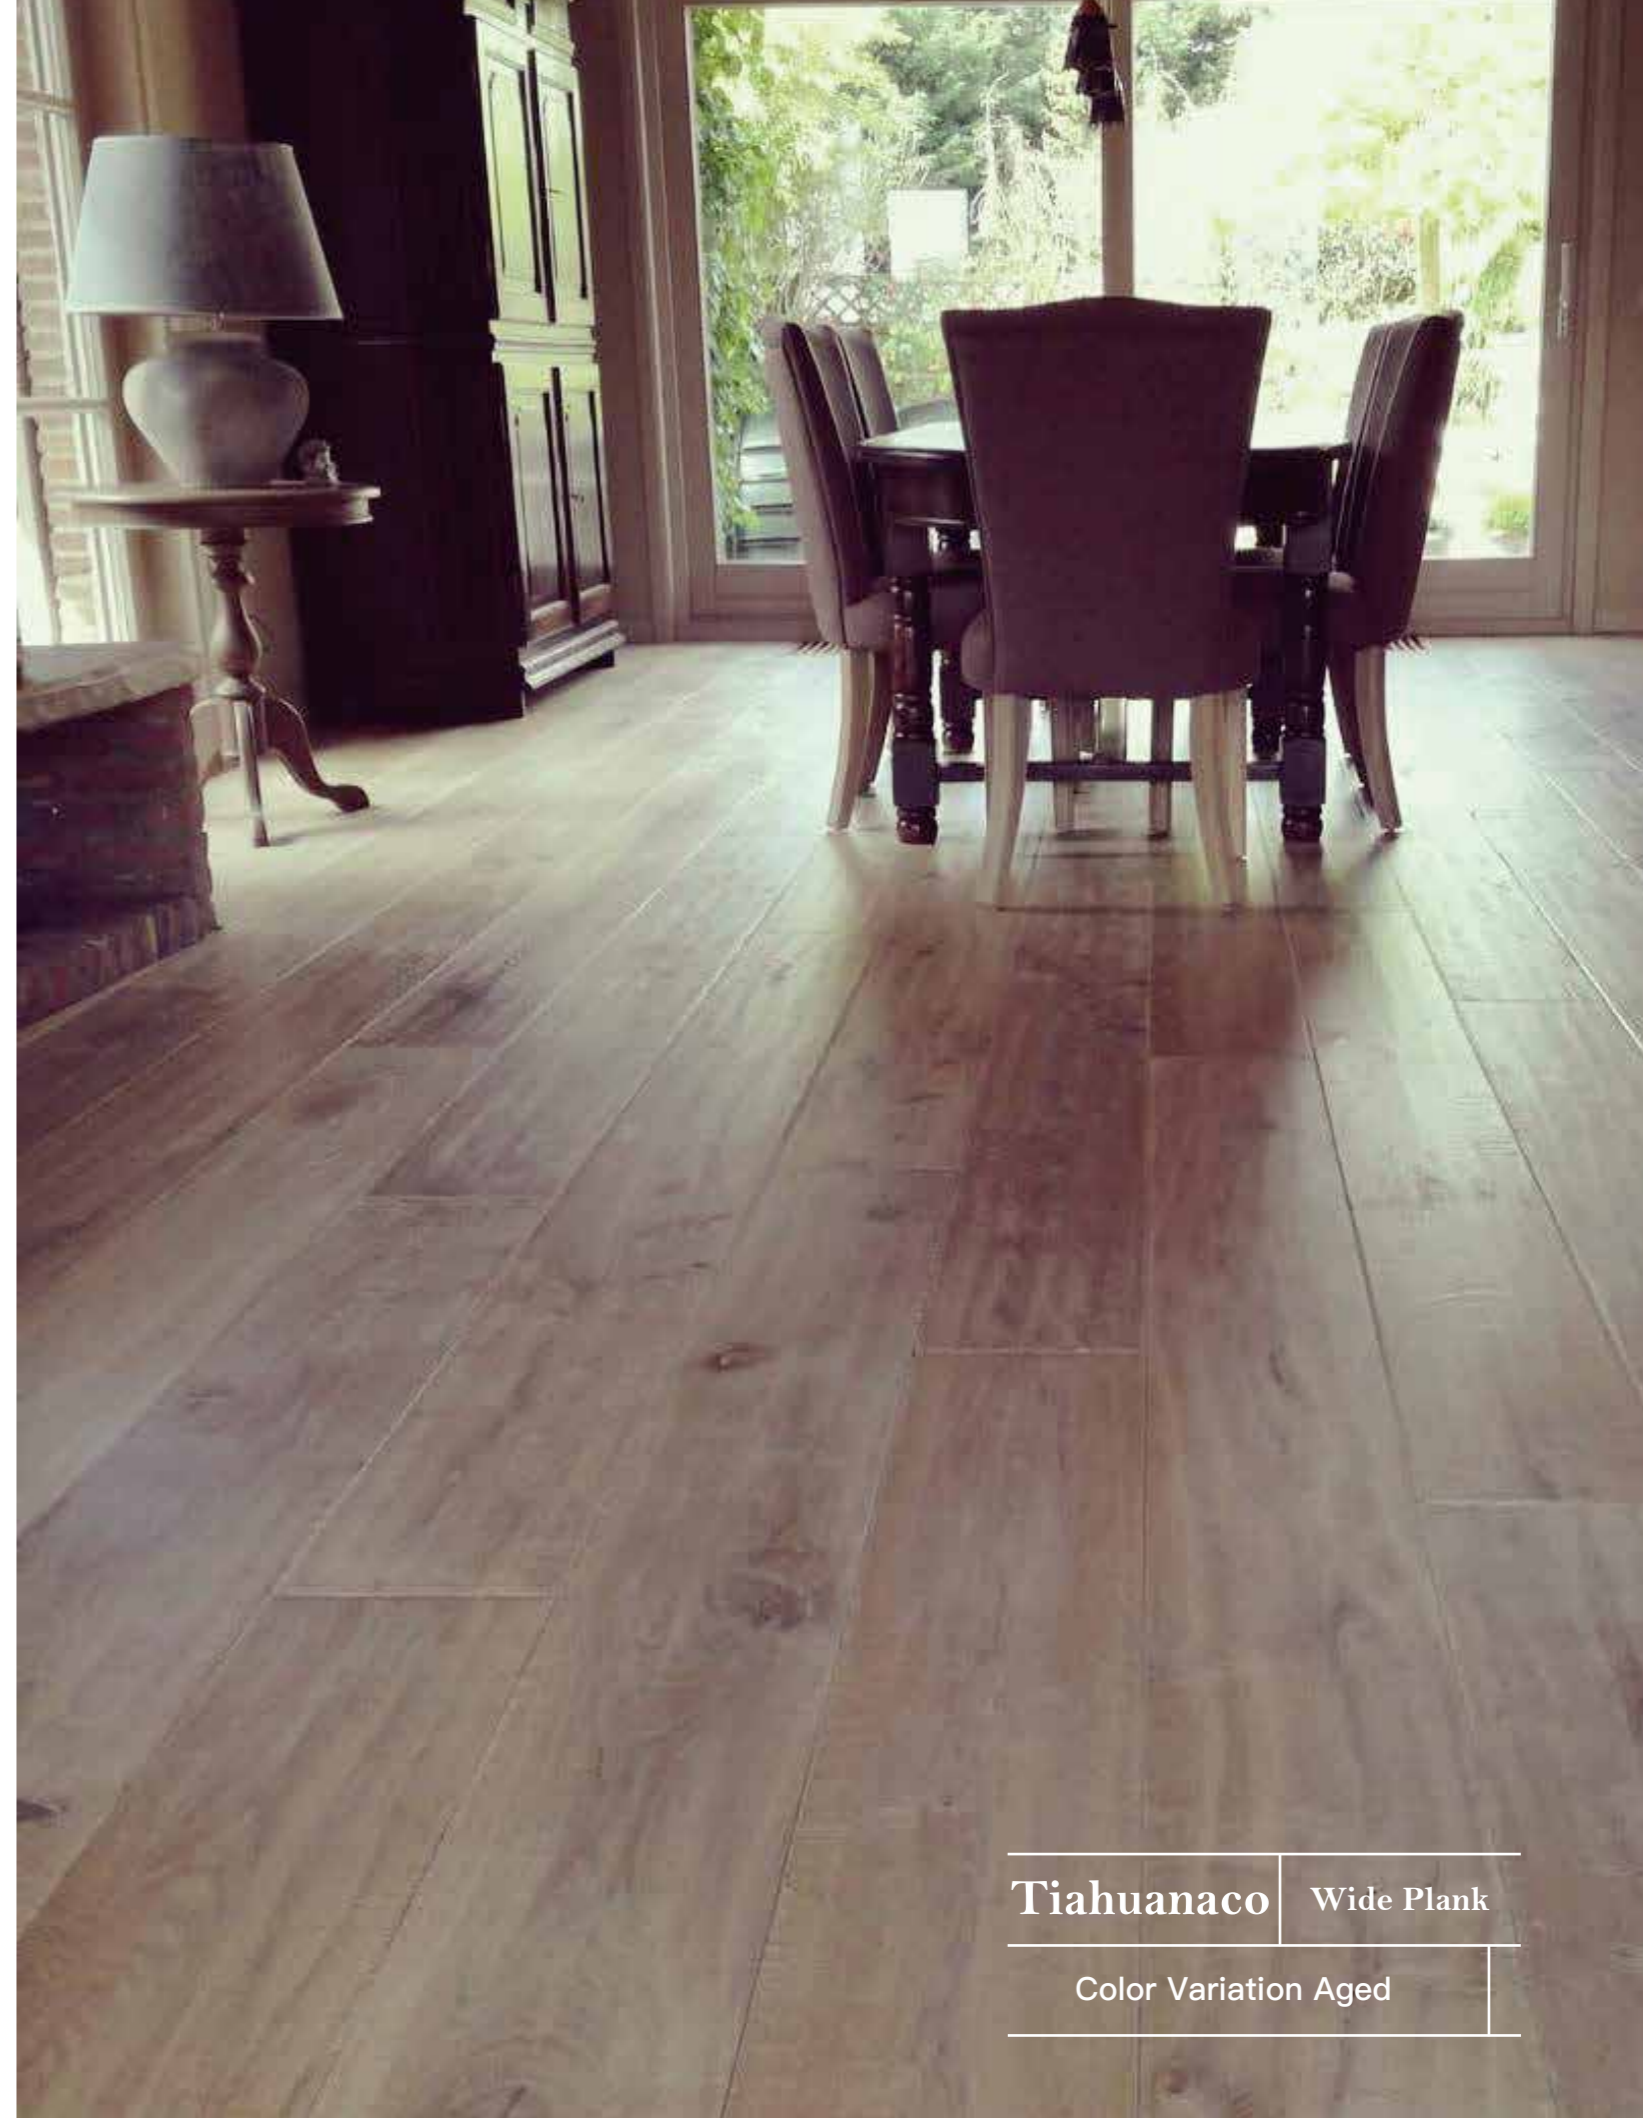

Cameo

Temple

Tiahuanaco | Wide Plank
Color Variation Aged

Atlantis | Wide Plank

Color Variation Aged

Planks

190 x 1900 x 15/4 mm

Church