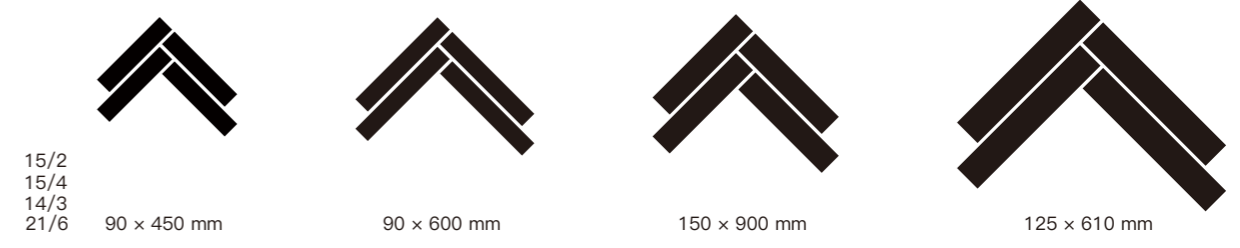

HERRINGBONE

Pattern

Herringbone

Stout