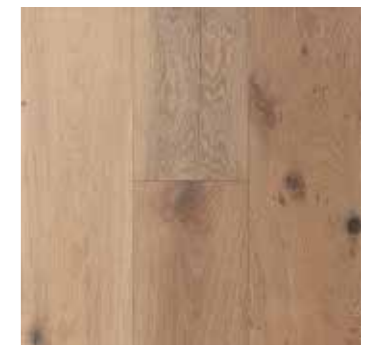

Ararat | Wide Plank

Smoke Brushed

Planks

190 x 1860 x 12/2 mm

190 x 1900 x 14/3 mm

Hawthorne