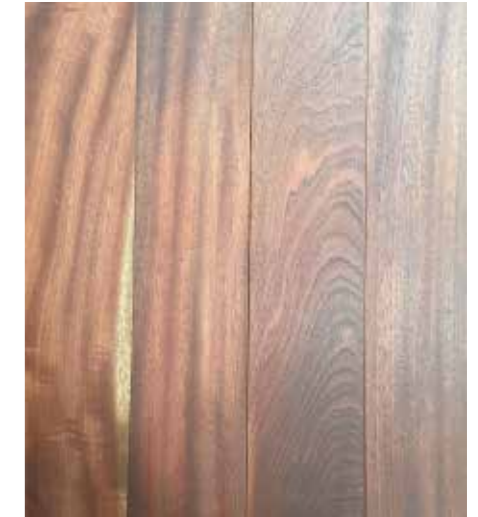

Omvong

Sapele