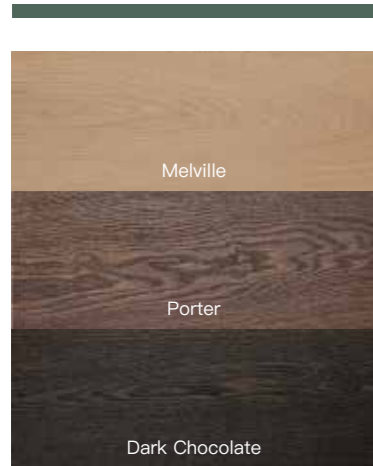

260 x 2900 x 15/4 mm

Chevron

Herringbone

Rivendell

Waterfall

Canyon

Ngauruhoe | Wide Plank

Stain Brushed