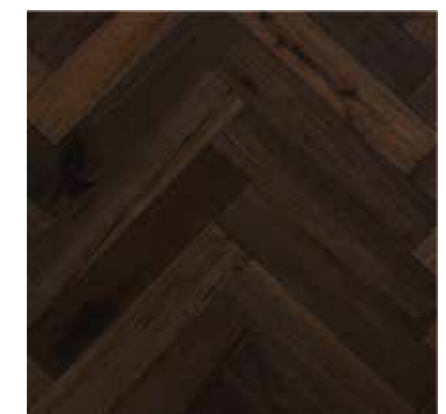

240 x 2200 x 15/4 mm

Herringbone

90 x 450 x 15/4 mm

Chevron

90 x 560 x 15/4 mm

Snow scene

Pastoral

Fuji Cave