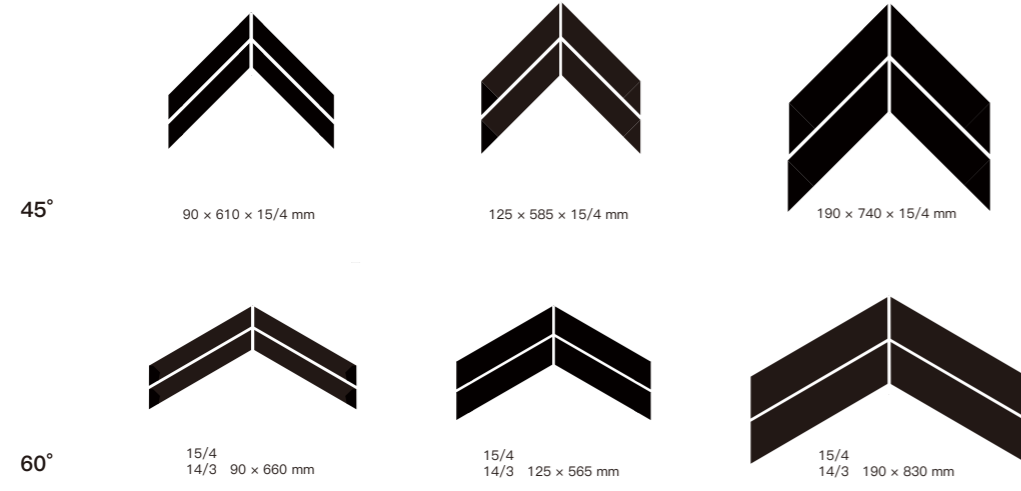

Chevron

CHEVRON

Pattern