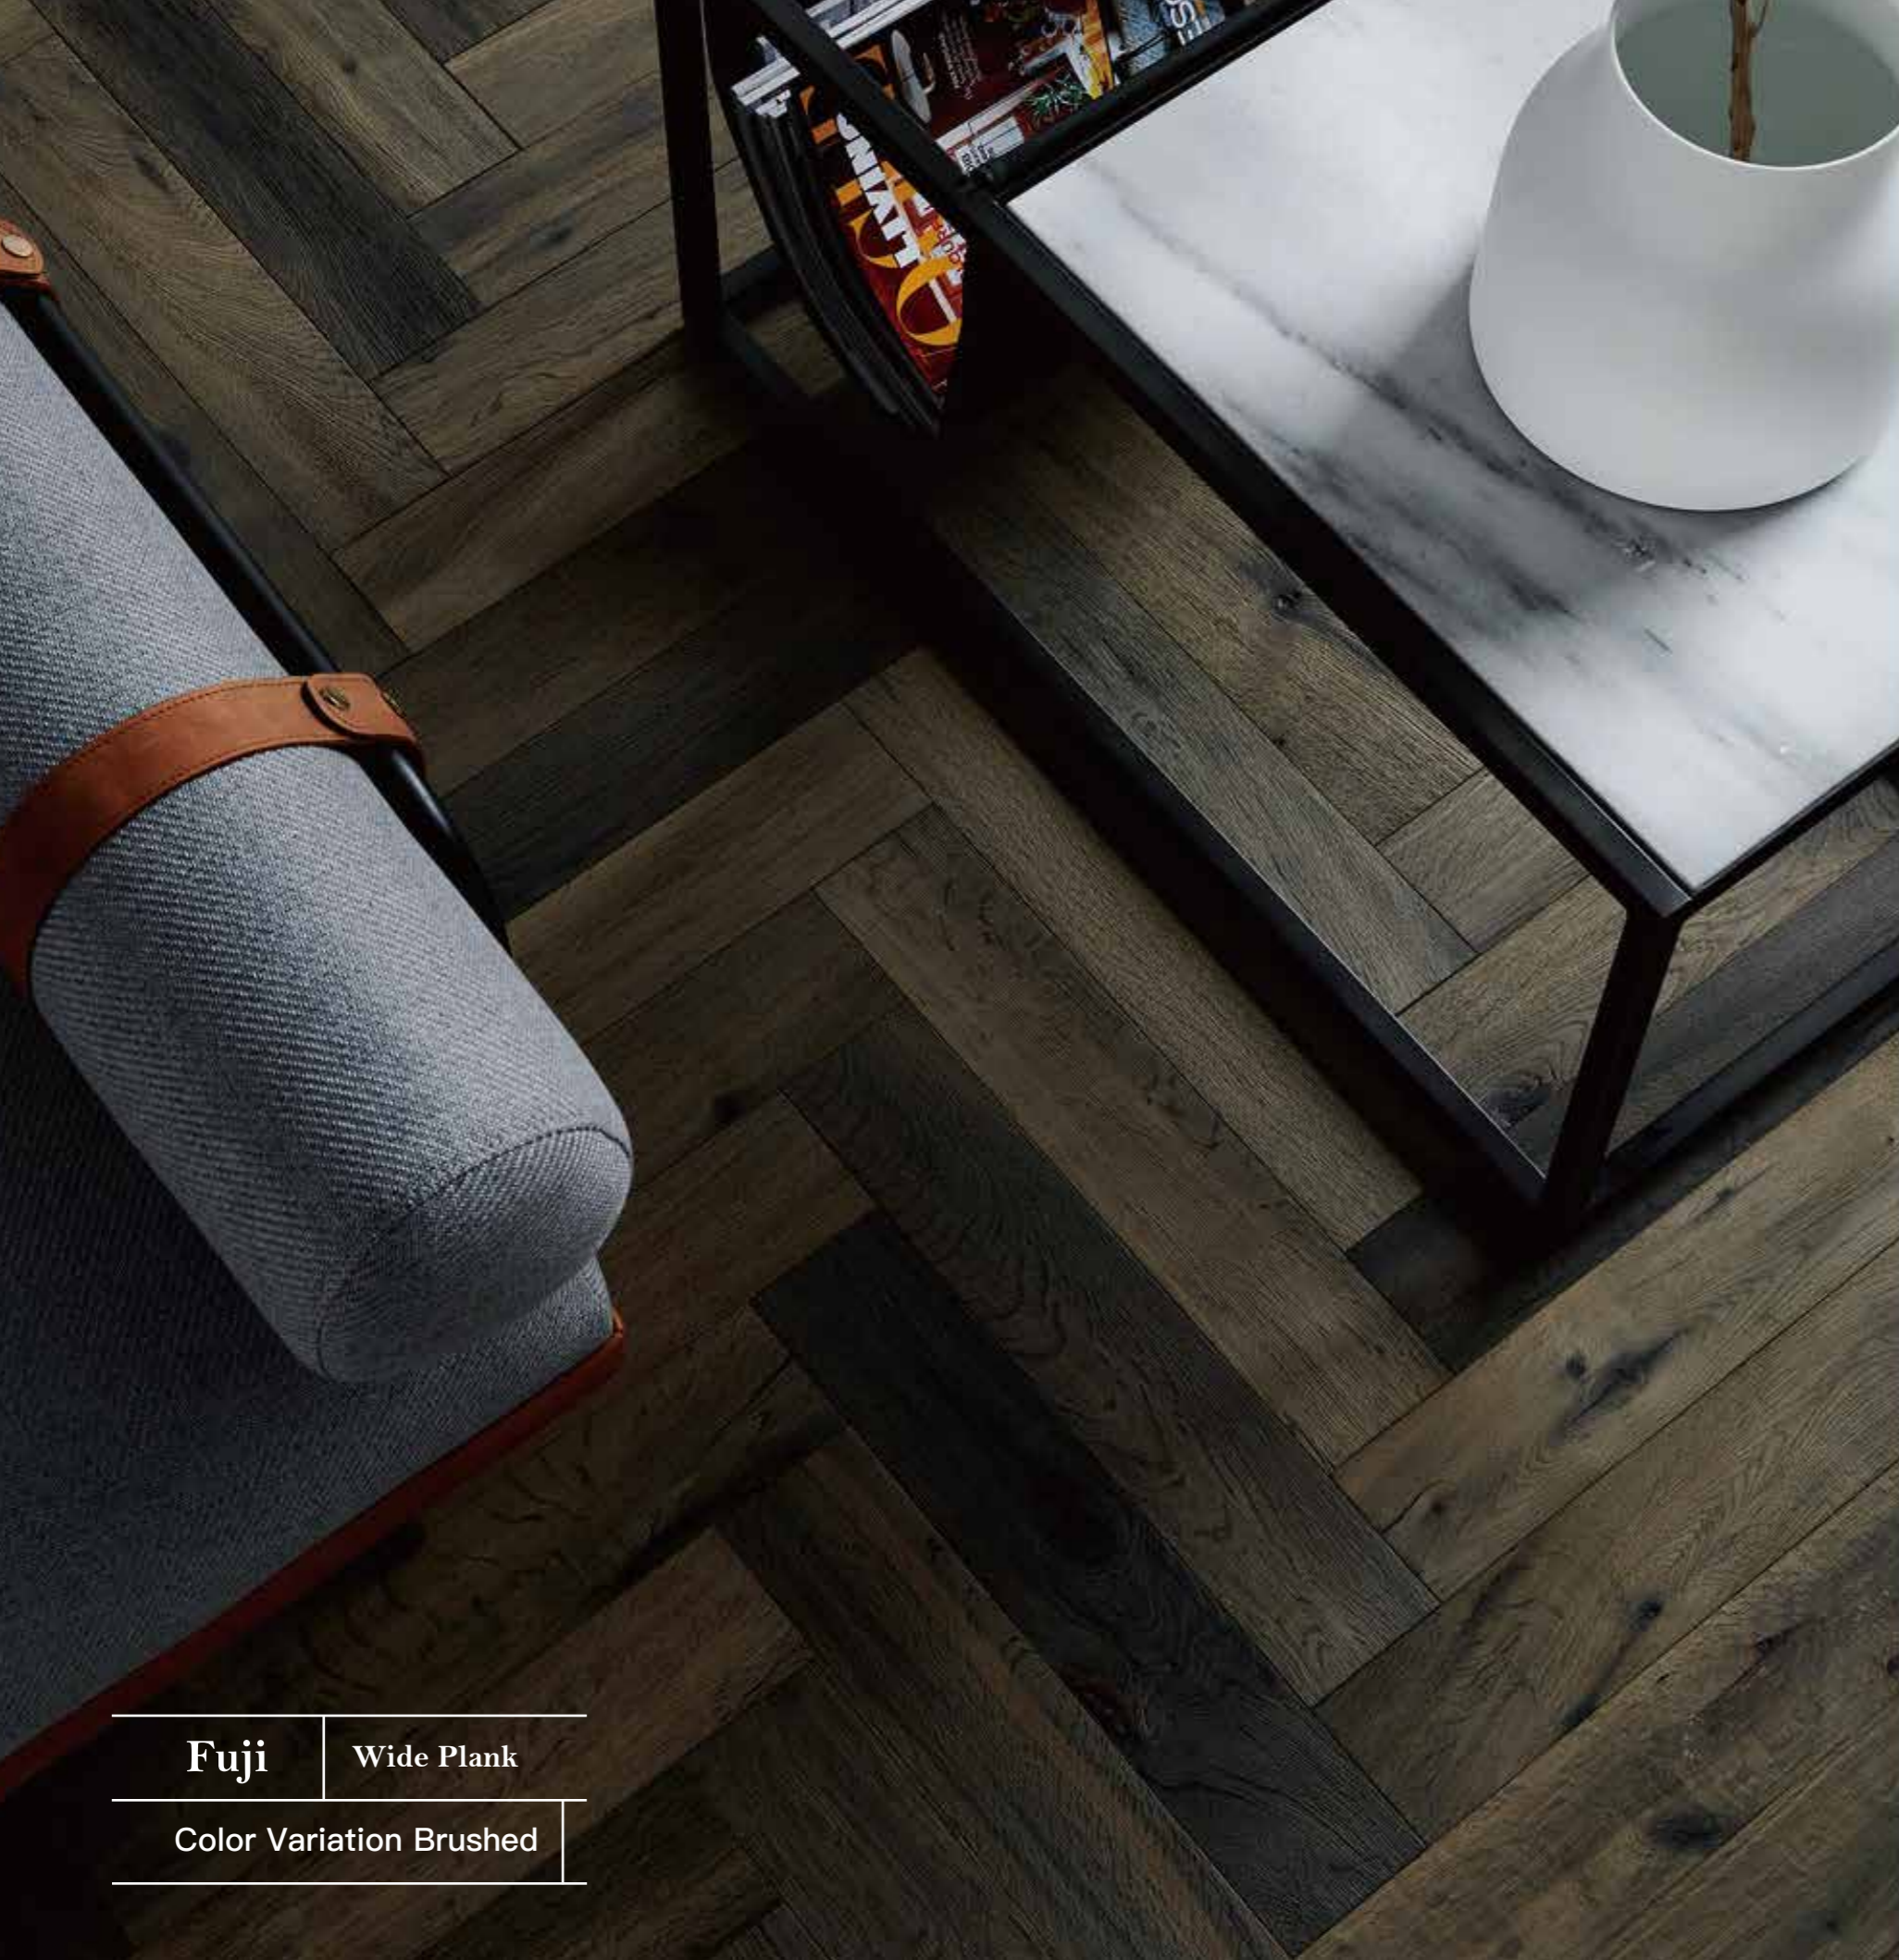

More than flooring,
It is a life style

Planks

190 x 1900 x 15/2 mm

White Nile

Blue Nile

Nile | Wide Plank
Color Variation Smooth

Planks

190 x 1900 x 15/4 mm